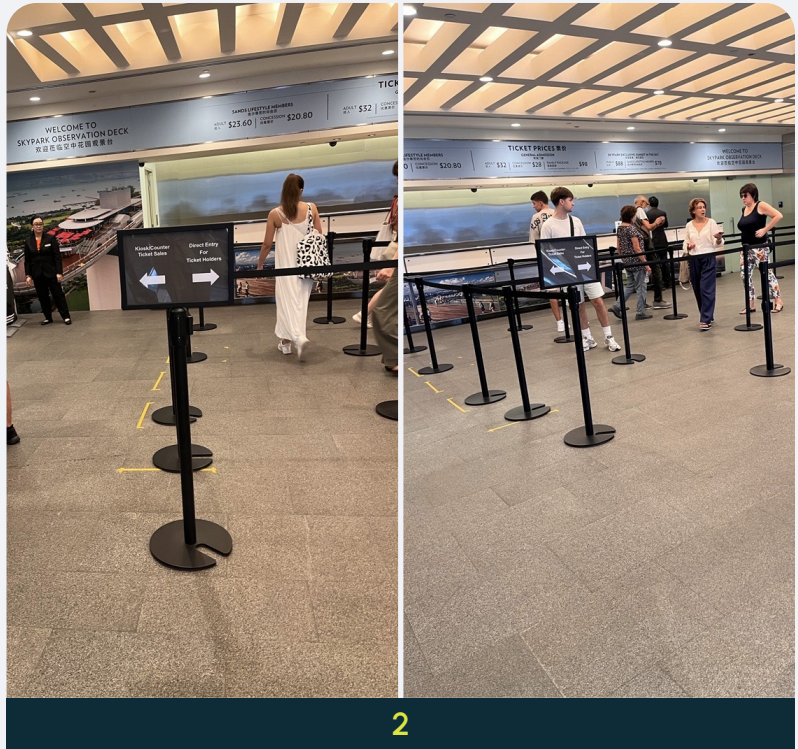

Go City Step-by-Step Redemption Guide - SkyPark Observation Deck

How to get there

Once you reach the **entrance** towards the SkyPark Observation Deck, look out for the queue as shown in the picture below. **Follow the queue towards the staff** and they will have hand-held scanners to **scan your Pass ID** for direct entry towards attraction.

Please be aware that you **should not join** the queue towards the self-help kiosk/ticketing counter as pictured above.